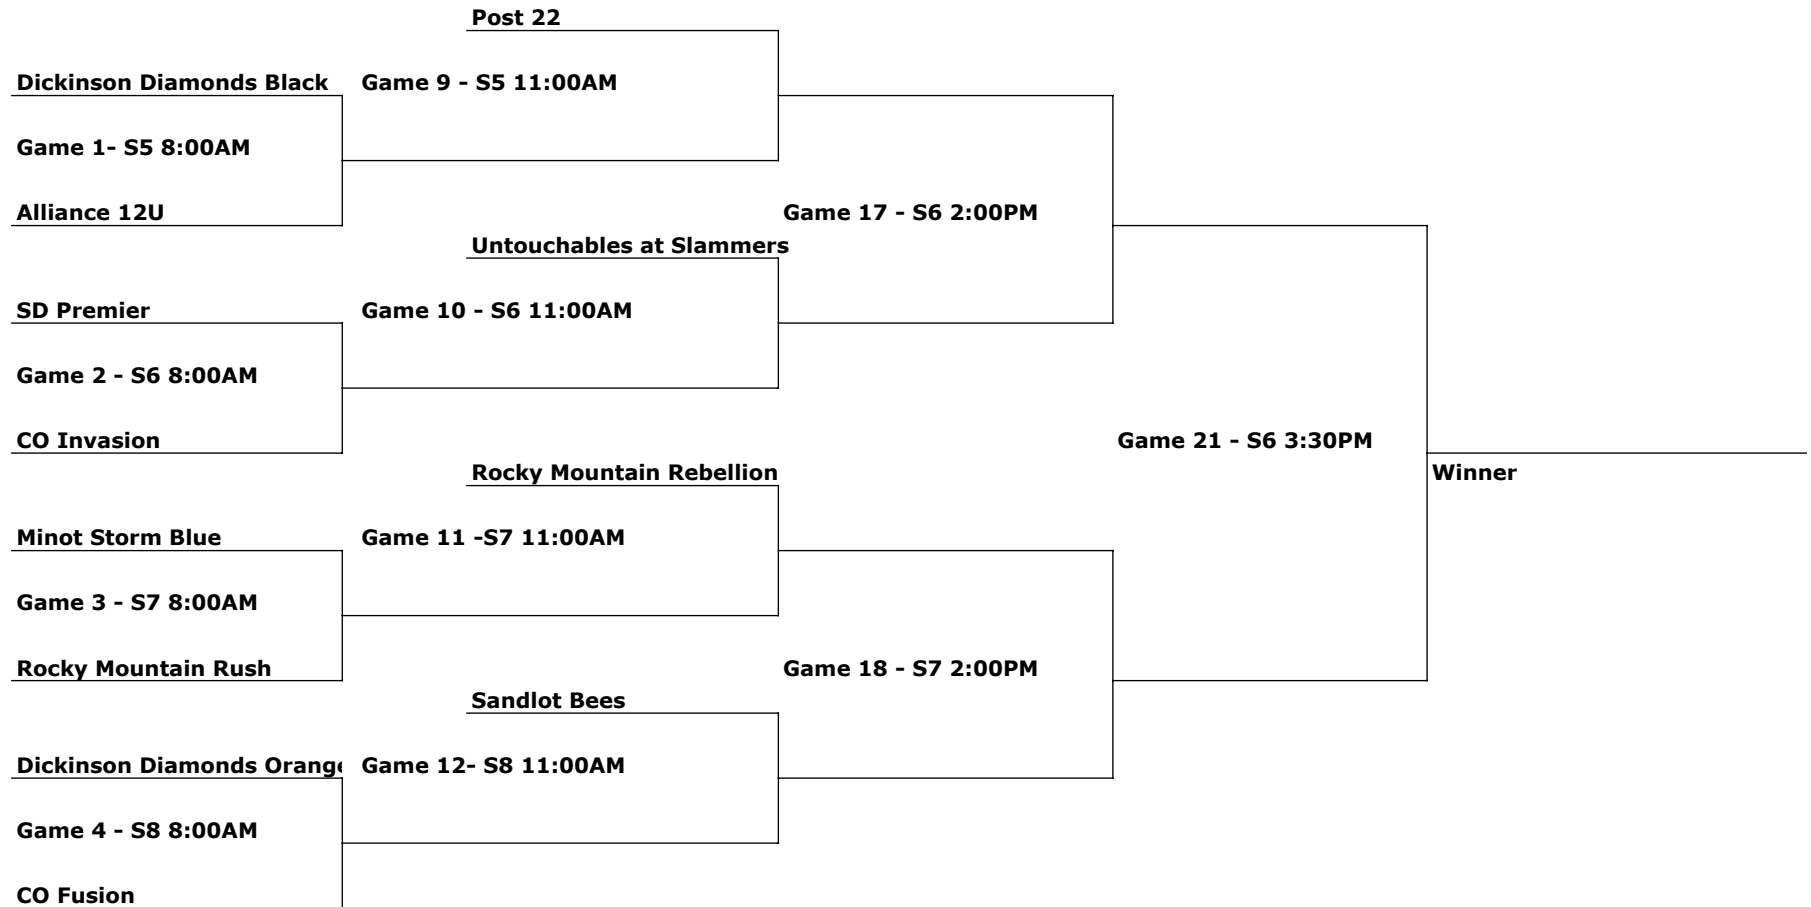

2019 MT RUSHMORE CLASSIC SINGLE ELIMINATION TOURNAMENT 12-UNDER DIVISION 1

FIELD P - PARKVIEW SOFTBALL COMPLEX LOCATED AT 4415 PARKVIEW DR., RAPID CITY
 FIELD S - STAR OF THE WEST SOFTBALL COMPLEX LOCATED AT 1615 SEDIVY LANE, RAPID CITY

**2019 MT RUSHMORE CLASSIC
SINGLE ELIMINATION TOURNAMENT
12-UNDER DIVISION 2**

FIELD P - PARKVIEW SOFTBALL COMPLEX LOCATED AT 4415 PARKVIEW DR., RAPID CITY
 FIELD S - STAR OF THE WEST SOFTBALL COMPLEX LOCATED AT 1615 SEDIVY LANE, RAPID CITY