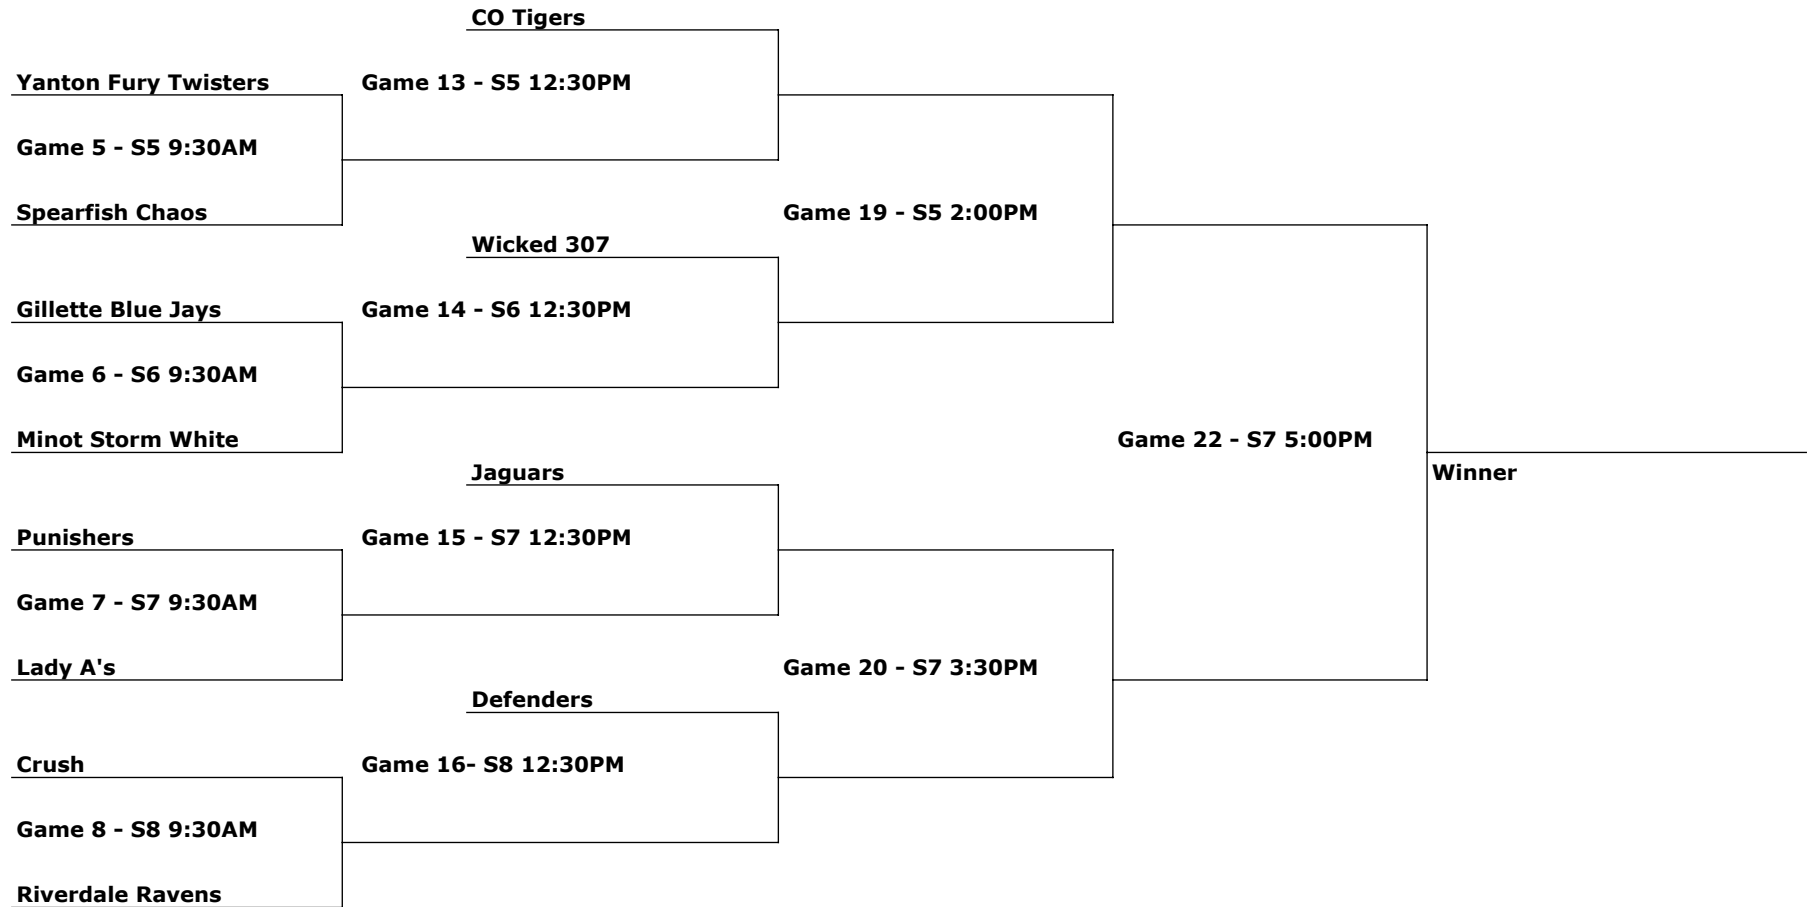

2019 MT RUSHMORE CLASSIC SINGLE ELIMINATION TOURNAMENT 12-UNDER DIVISION 1

FIELD P - PARKVIEW SOFTBALL COMPLEX LOCATED AT 4415 PARKVIEW DR., RAPID CITY
 FIELD S - STAR OF THE WEST SOFTBALL COMPLEX LOCATED AT 1615 SEDIVY LANE, RAPID CITY

**2019 MT RUSHMORE CLASSIC
SINGLE ELIMINATION TOURNAMENT
12-UNDER DIVISION 2**

FIELD P - PARKVIEW SOFTBALL COMPLEX LOCATED AT 4415 PARKVIEW DR., RAPID CITY
 FIELD S - STAR OF THE WEST SOFTBALL COMPLEX LOCATED AT 1615 SEDIVY LANE, RAPID CITY