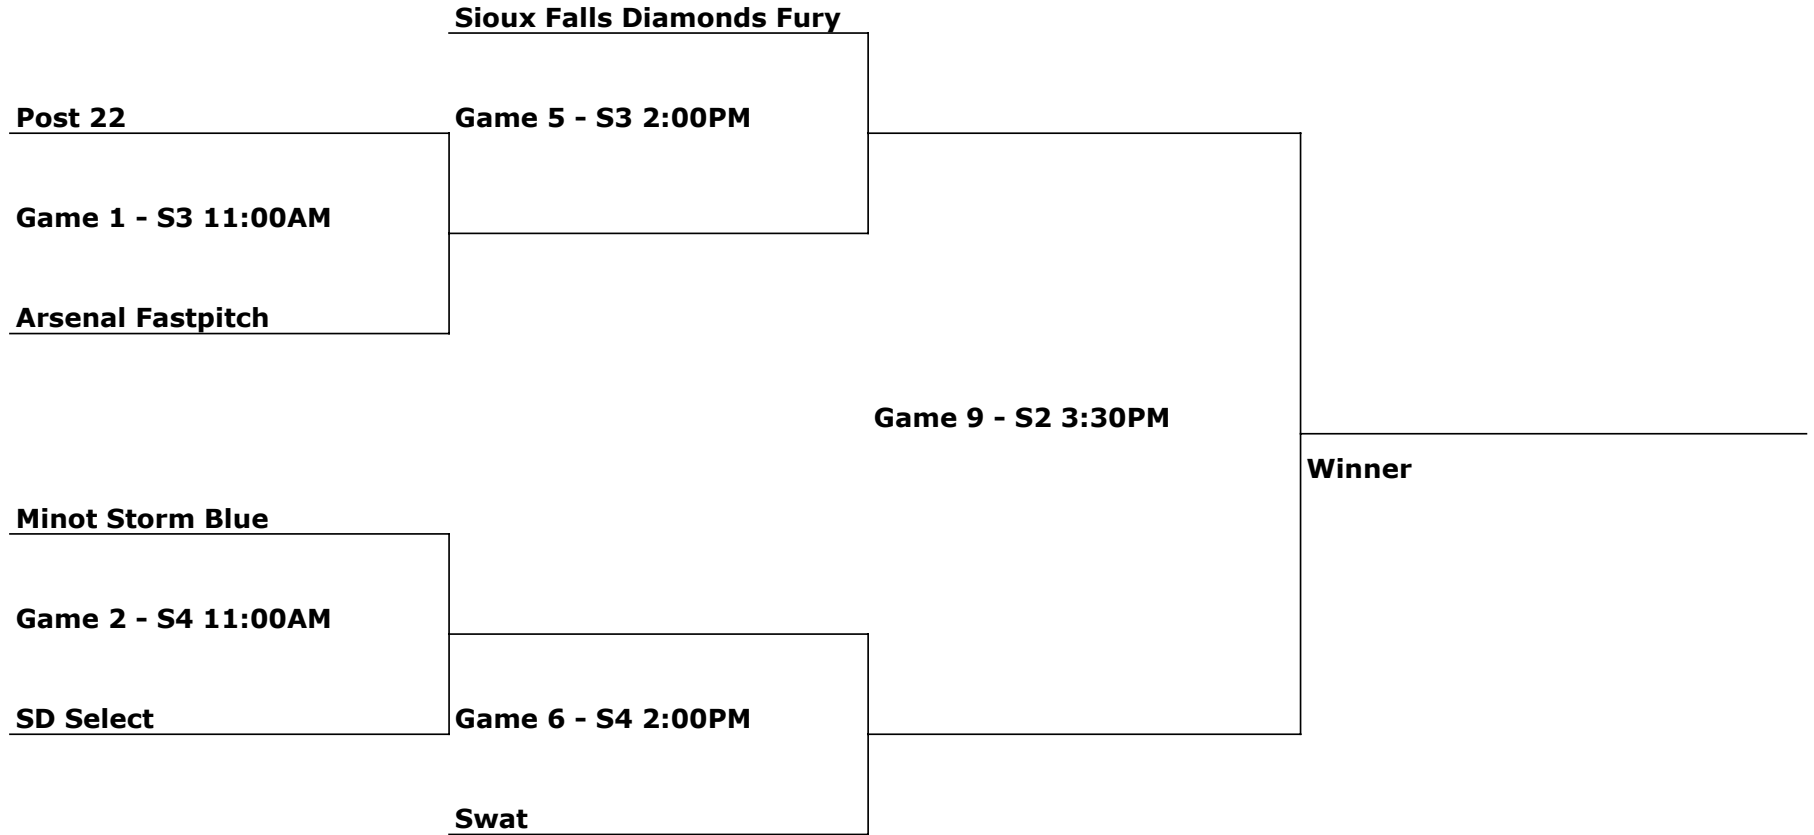

2019 MT RUSHMORE CLASSIC SINGLE ELIMINATION TOURNAMENT 18-UNDER DIVISION 1

FIELD P - PARKVIEW SOFTBALL COMPLEX LOCATED AT 4415 PARKVIEW DR., RAPID CITY
 FIELD S - STAR OF THE WEST SOFTBALL COMPLEX LOCATED AT 1615 SEDIVY LANE, RAPID CITY

2019 MT RUSHMORE CLASSIC SINGLE ELIMINATION TOURNAMENT 18-UNDER DIVISION 2

FIELD P - PARKVIEW SOFTBALL COMPLEX LOCATED AT 4415 PARKVIEW DR., RAPID CITY
 FIELD S - STAR OF THE WEST SOFTBALL COMPLEX LOCATED AT 1615 SEDIVY LANE, RAPID CITY