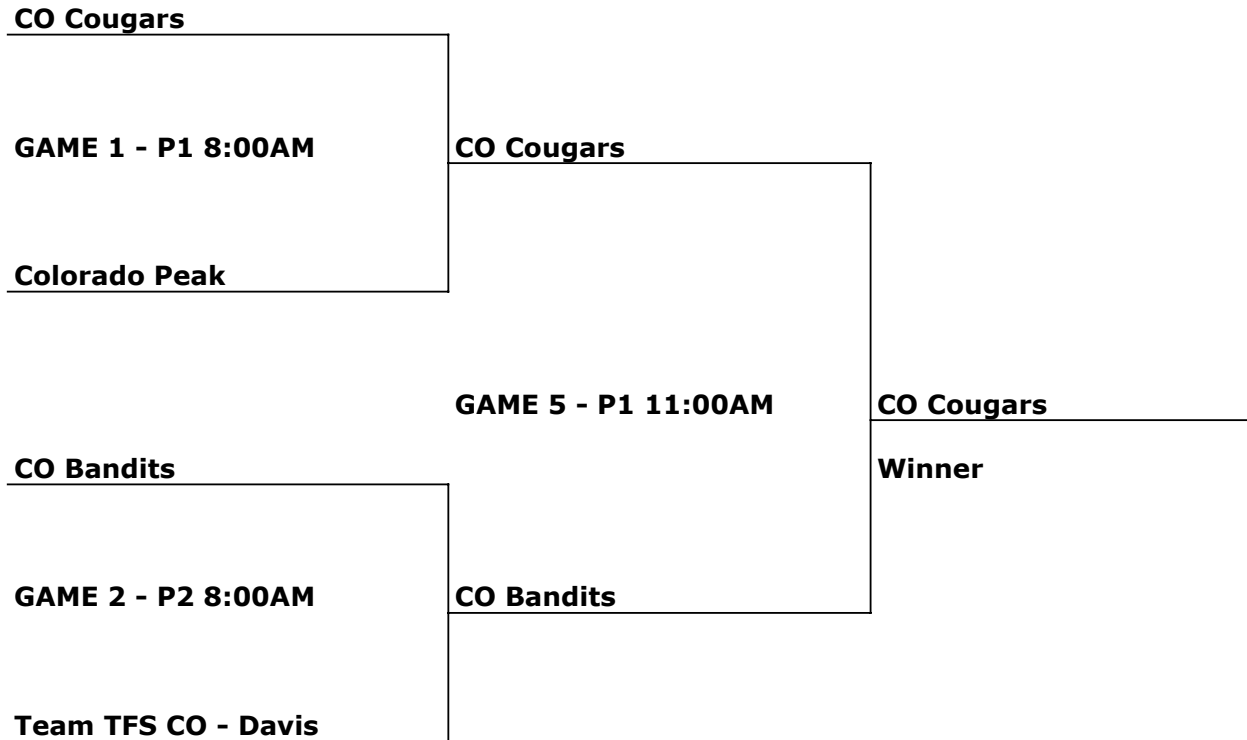

2019 MT RUSHMORE CLASSIC SINGLE ELIMINATION TOURNAMENT 10 - UNDER DIVISION 1

FIELD P - PARKVIEW SOFTBALL COMPLEX LOCATED AT 4415 PARKVIEW DR., RAPID CITY

FIELD S - STAR OF THE WEST SOFTBALL COMPLEX LOCATED AT 1615 SEDIVY LANE, RAPID CITY

2019 MT RUSHMORE CLASSIC SINGLE ELIMINATION TOURNAMENT

10 - UNDER DIVISION 2

FIELD P - PARKVIEW SOFTBALL COMPLEX LOCATED AT 4415 PARKVIEW DR., RAPID CITY
 FIELD S - STAR OF THE WEST SOFTBALL COMPLEX LOCATED AT 1615 SEDIVY LANE, RAPID CITY