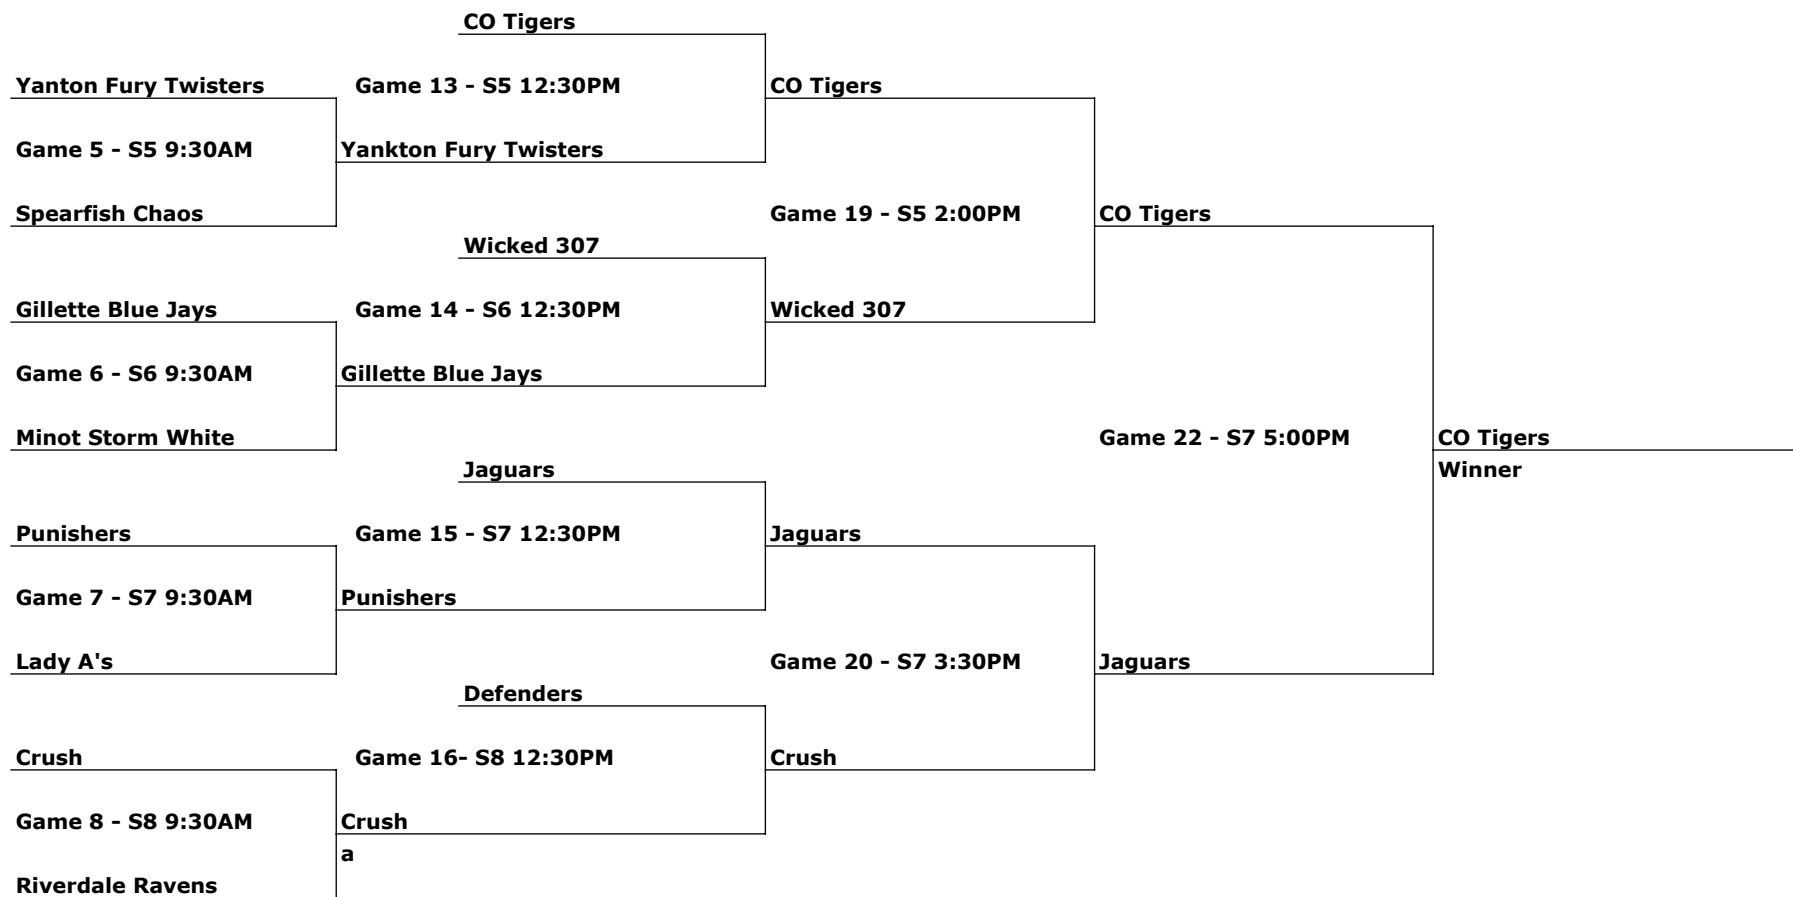

# 2019 MT RUSHMORE CLASSIC SINGLE ELIMINATION TOURNAMENT 12-UNDER DIVISION 1

FIELD P - PARKVIEW SOFTBALL COMPLEX LOCATED AT 4415 PARKVIEW DR., RAPID CITY  
 FIELD S - STAR OF THE WEST SOFTBALL COMPLEX LOCATED AT 1615 SEDIVY LANE, RAPID CITY

# 2019 MT RUSHMORE CLASSIC SINGLE ELIMINATION TOURNAMENT 12-UNDER DIVISION 2

FIELD P - PARKVIEW SOFTBALL COMPLEX LOCATED AT 4415 PARKVIEW DR., RAPID CITY  
FIELD S - STAR OF THE WEST SOFTBALL COMPLEX LOCATED AT 1615 SEDIVY LANE, RAPID CITY