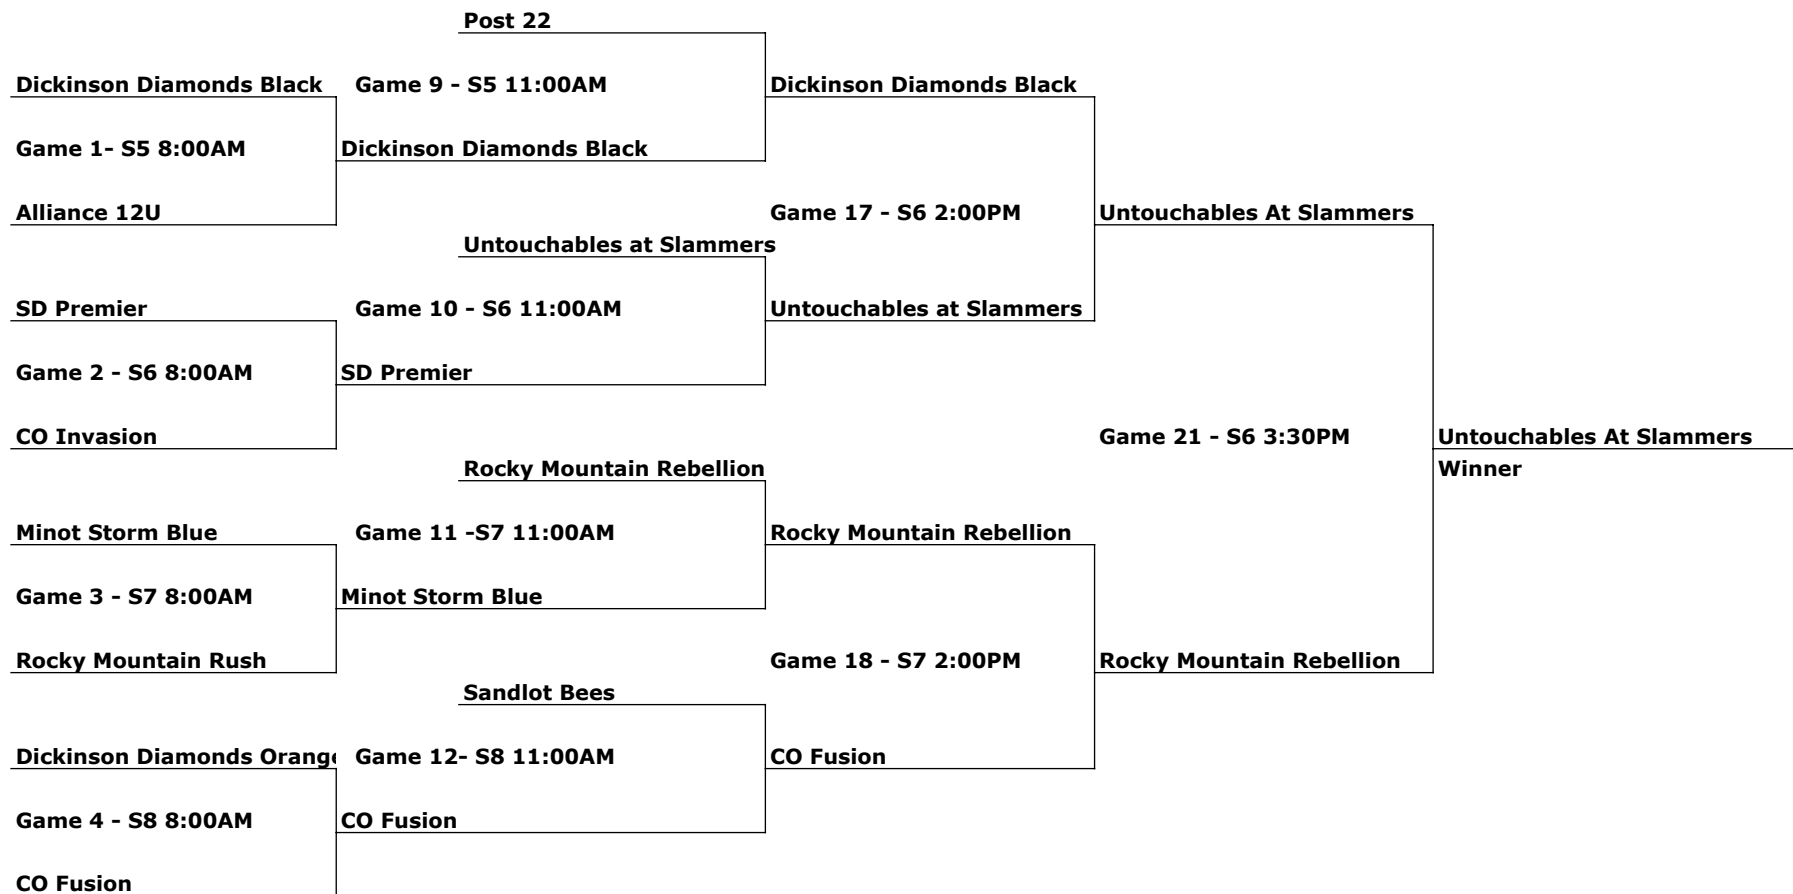

# 2019 MT RUSHMORE CLASSIC SINGLE ELIMINATION TOURNAMENT 12-UNDER DIVISION 1

FIELD P - PARKVIEW SOFTBALL COMPLEX LOCATED AT 4415 PARKVIEW DR., RAPID CITY  
 FIELD S - STAR OF THE WEST SOFTBALL COMPLEX LOCATED AT 1615 SEDIVY LANE, RAPID CITY

# 2019 MT RUSHMORE CLASSIC SINGLE ELIMINATION TOURNAMENT 12-UNDER DIVISION 2

FIELD P - PARKVIEW SOFTBALL COMPLEX LOCATED AT 4415 PARKVIEW DR., RAPID CITY  
FIELD S - STAR OF THE WEST SOFTBALL COMPLEX LOCATED AT 1615 SEDIVY LANE, RAPID CITY