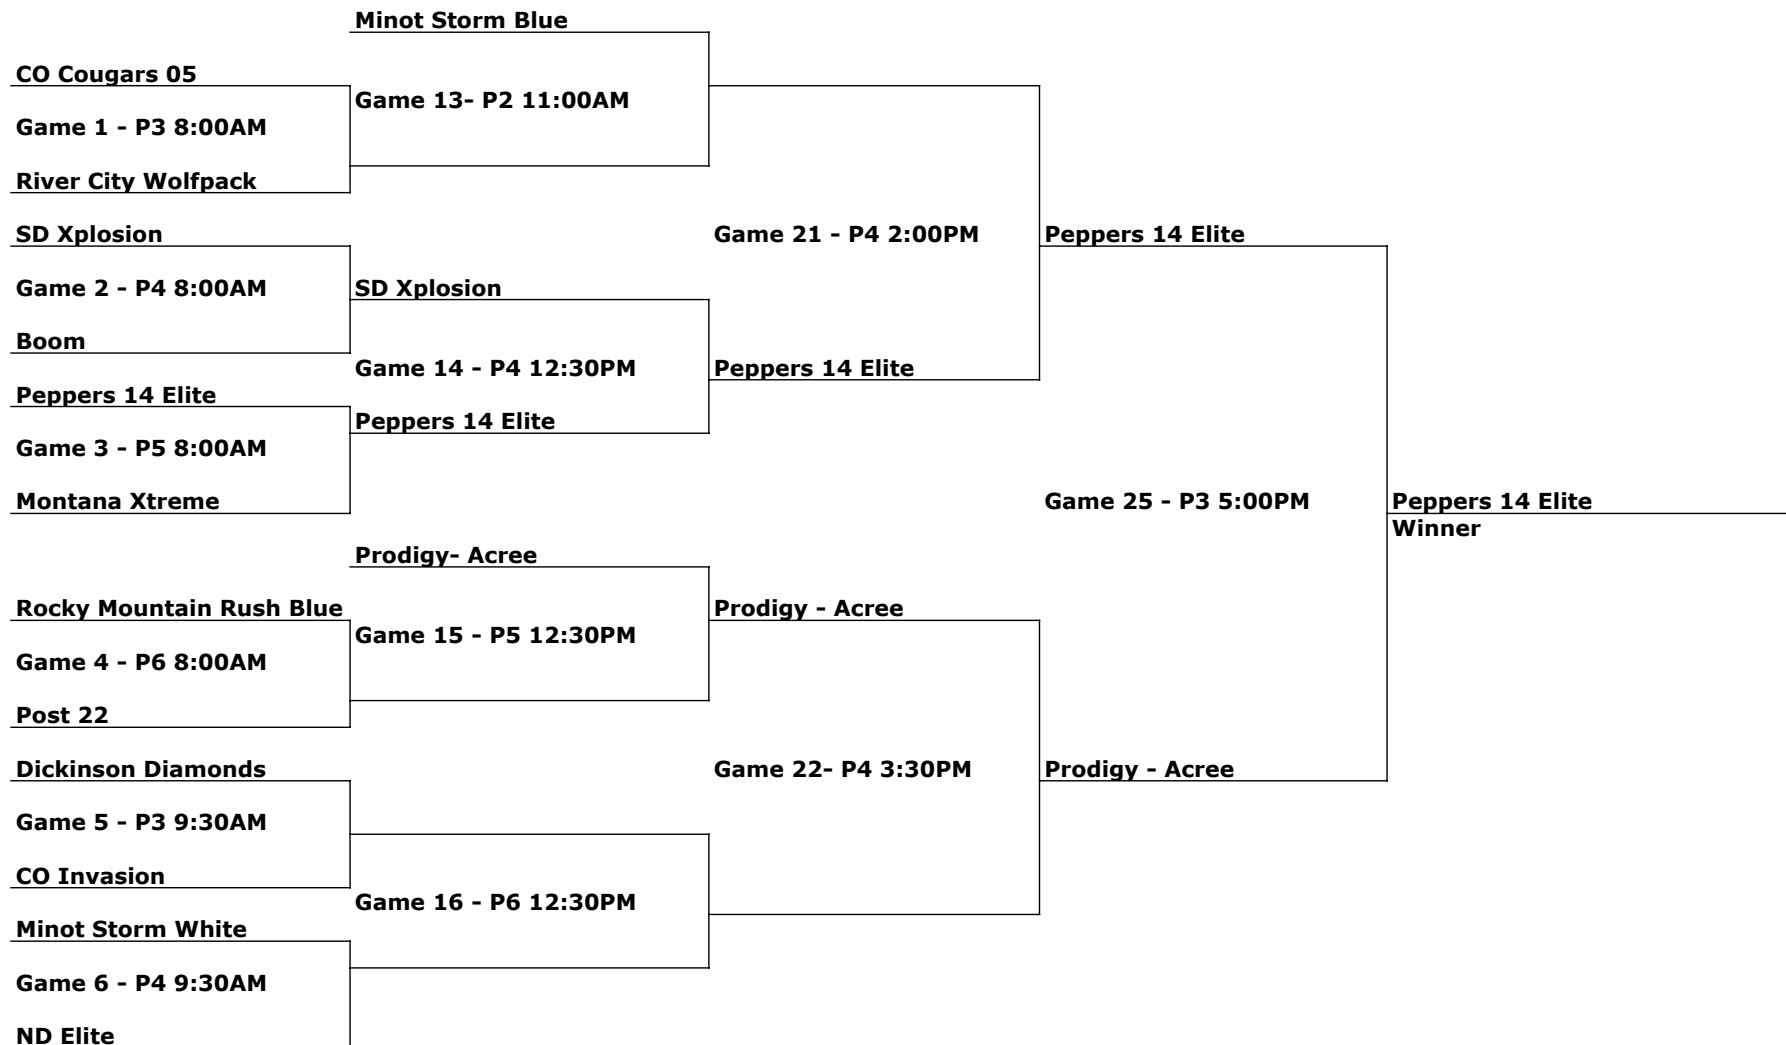

# 2019 MT RUSHMORE CLASSIC SINGLE ELIMINATION TOURNAMENT 14-UNDER DIVISION 1

FIELD P - PARKVIEW SOFTBALL COMPLEX LOCATED AT 4415 PARKVIEW DR., RAPID CITY  
 FIELD S - STAR OF THE WEST SOFTBALL COMPLEX LOCATED AT 1615 SEDIVY LANE, RAPID CITY

# 2019 MT RUSHMORE CLASSIC SINGLE ELIMINATION TOURNAMENT 14-UNDER DIVISION 2

FIELD P - PARKVIEW SOFTBALL COMPLEX LOCATED AT 4415 PARKVIEW DR., RAPID CITY  
 FIELD S - STAR OF THE WEST SOFTBALL COMPLEX LOCATED AT 1615 SEDIVY LANE, RAPID CITY