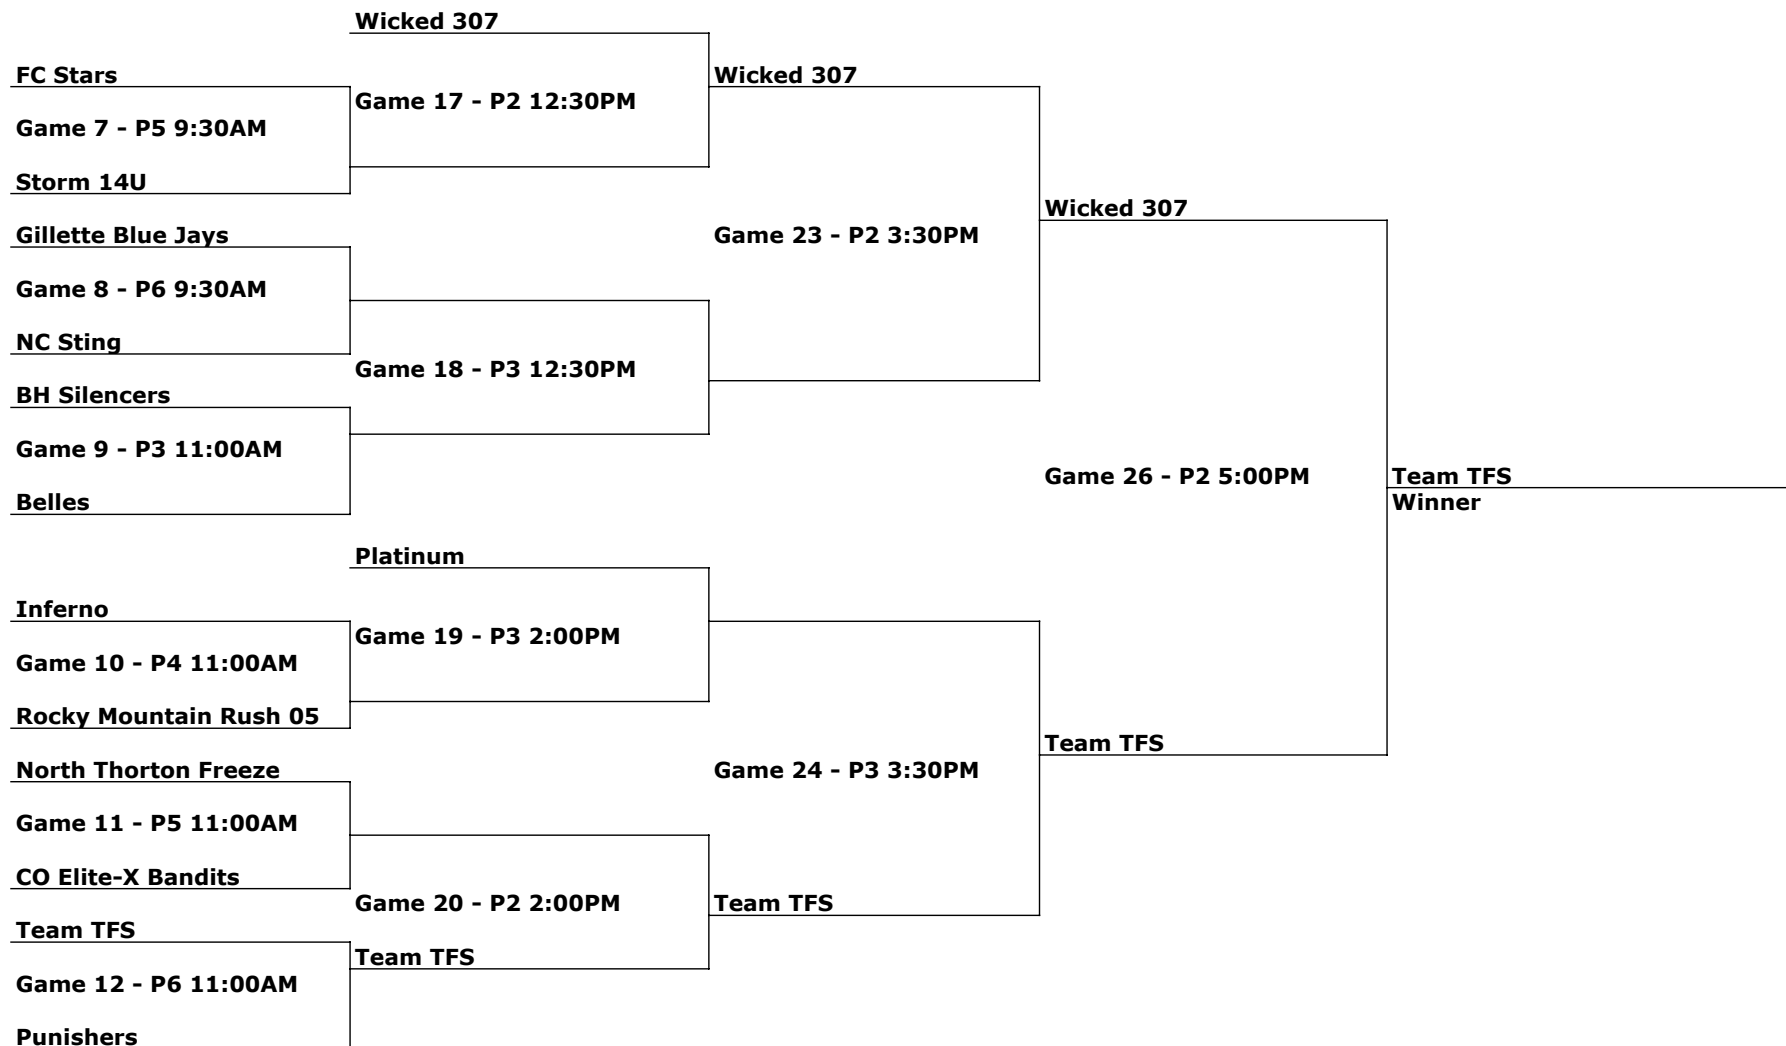

# 2019 MT RUSHMORE CLASSIC SINGLE ELIMINATION TOURNAMENT 14-UNDER DIVISION 1

FIELD P - PARKVIEW SOFTBALL COMPLEX LOCATED AT 4415 PARKVIEW DR., RAPID CITY  
 FIELD S - STAR OF THE WEST SOFTBALL COMPLEX LOCATED AT 1615 SEDIVY LANE, RAPID CITY

# 2019 MT RUSHMORE CLASSIC SINGLE ELIMINATION TOURNAMENT 14-UNDER DIVISION 2

FIELD P - PARKVIEW SOFTBALL COMPLEX LOCATED AT 4415 PARKVIEW DR., RAPID CITY  
 FIELD S - STAR OF THE WEST SOFTBALL COMPLEX LOCATED AT 1615 SEDIVY LANE, RAPID CITY